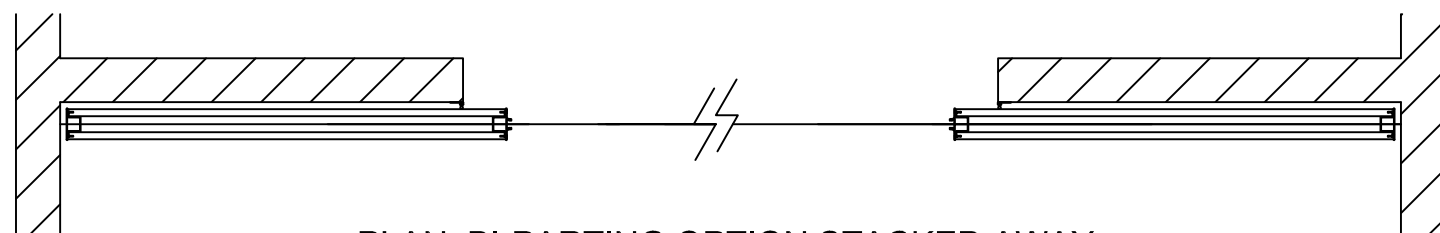

PLAN: SINGLE WING STACKED AWAY

PLAN: SINGLE WING IN POSITION

PLAN: BI-PARTING OPTION STACKED AWAY

accordial
 acoustic movable wall systems
 Accordial House
 35 Watford Metro Centre
 Tolpits Lane
 Watford, WD18 9XN.
 Tel: 01923 246600
 Fax: 01923 245654

SYSTEM
ACCORDIAL WALLSLIDE

TITLE
STANDARD SINGLE SLIDING PANEL

DATE 14.11.2013	DRAWN BY DAH	SCALE NOT TO SCALE
--------------------	-----------------	-----------------------

DRAWING NUMBER WSL.001	REV A
----------------------------------	-----------------