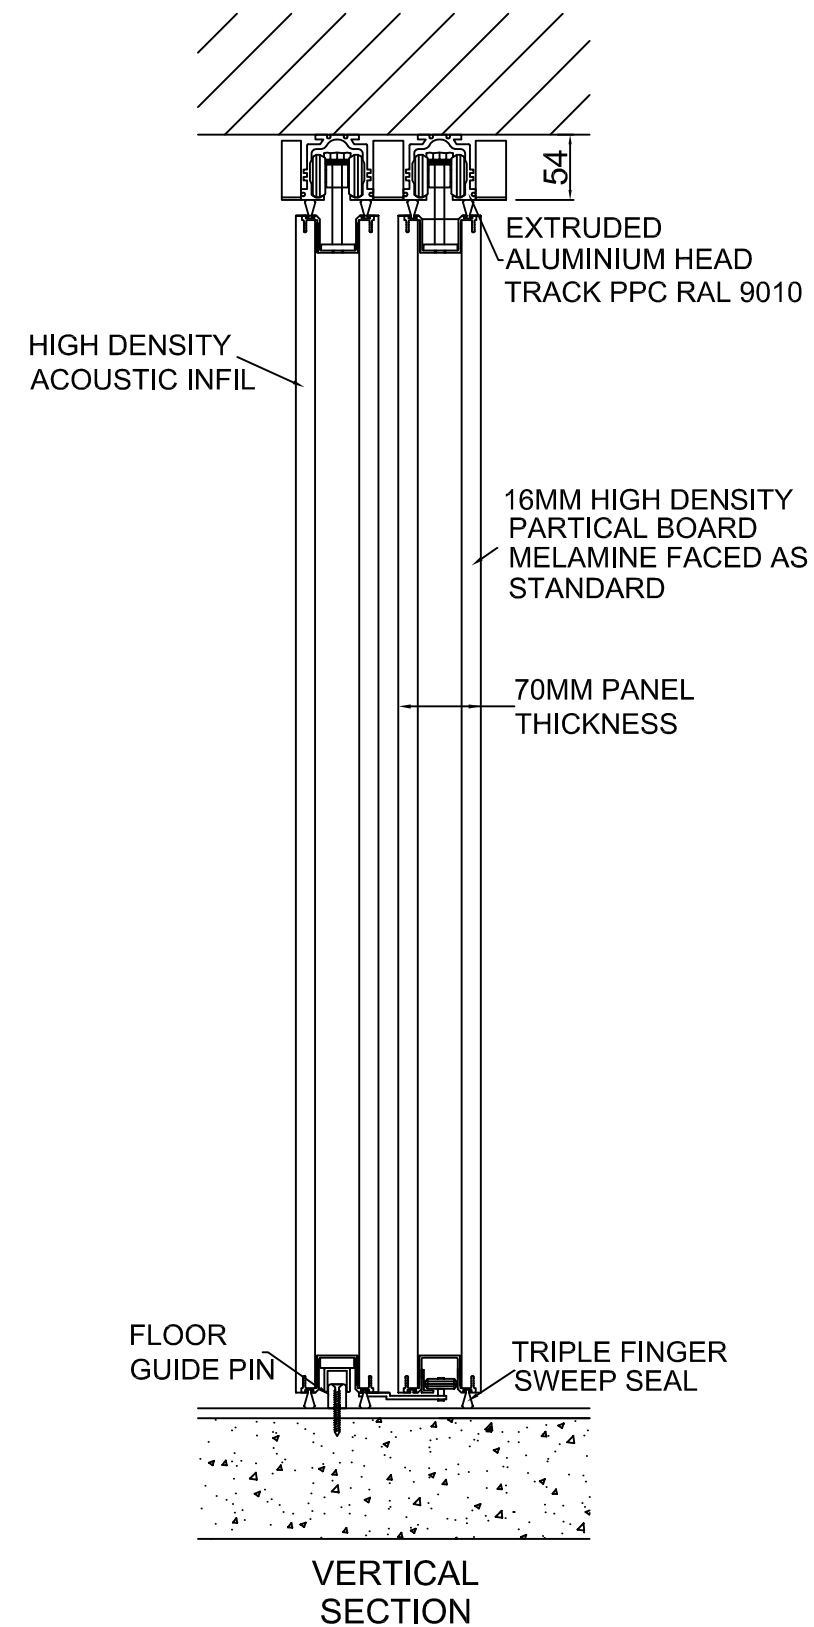

ELEVATION

PLAN

accordial
 acoustic movable wall systems
 Accordial House
 35 Watford Metro Centre
 Tolpits Lane
 Watford. WD18 9XN.
 Tel: 01923 246600
 Fax: 01923 245654

SYSTEM		
ACCORDIAL WALLSLIDE		
TITLE		
MULTIPLE SLIDING PANELS SINGLE WING OPTION		
DATE	DRAWN BY	SCALE
14.11.2013	DAH	NOT TO SCALE
DRAWING NUMBER		REV
WSL.004		A