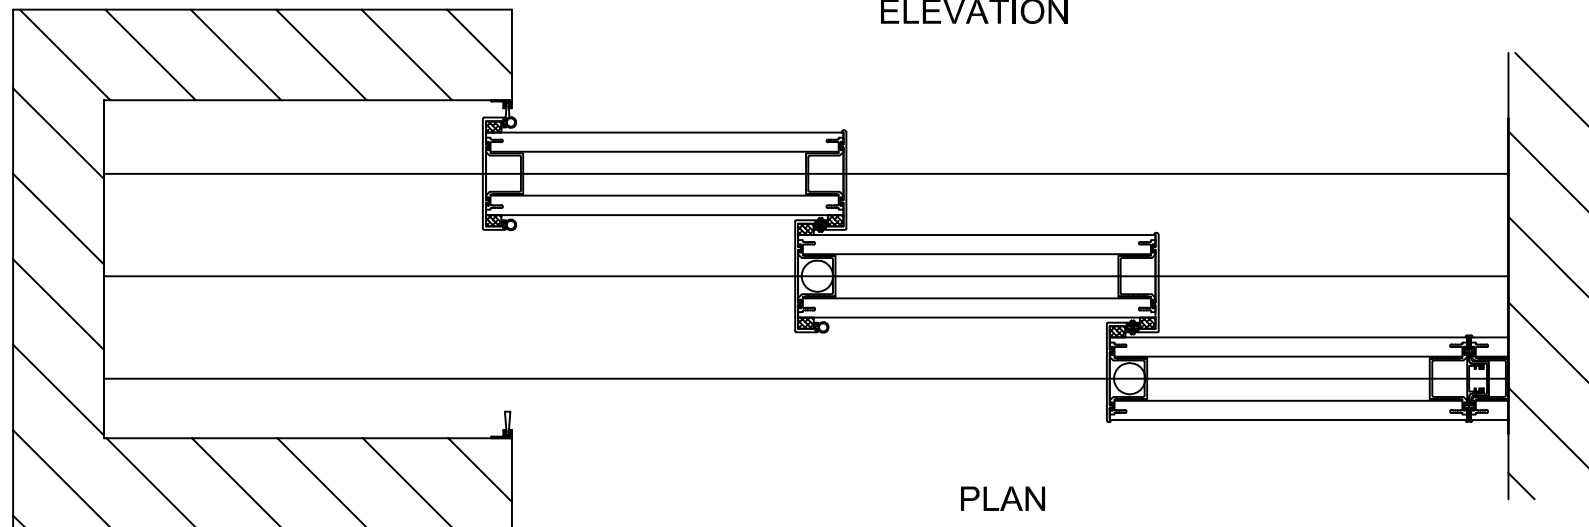

ELEVATION

PLAN

VERTICAL SECTION

accordial
 acoustic movable wall systems
 Accordial House
 35 Watford Metro Centre
 Tolpits Lane
 Watford, WD18 9XN.
 Tel: 01923 246600
 Fax: 01923 245654

SYSTEM		
ACCORDIAL WALLSLIDE		
TITLE		
MULTIPLE SLIDING PANELS SINGLE WING OPTION		
DATE	DRAWN BY	SCALE
14.11.2013	DAH	NOT TO SCALE
DRAWING NUMBER		REV
WSL.004		A