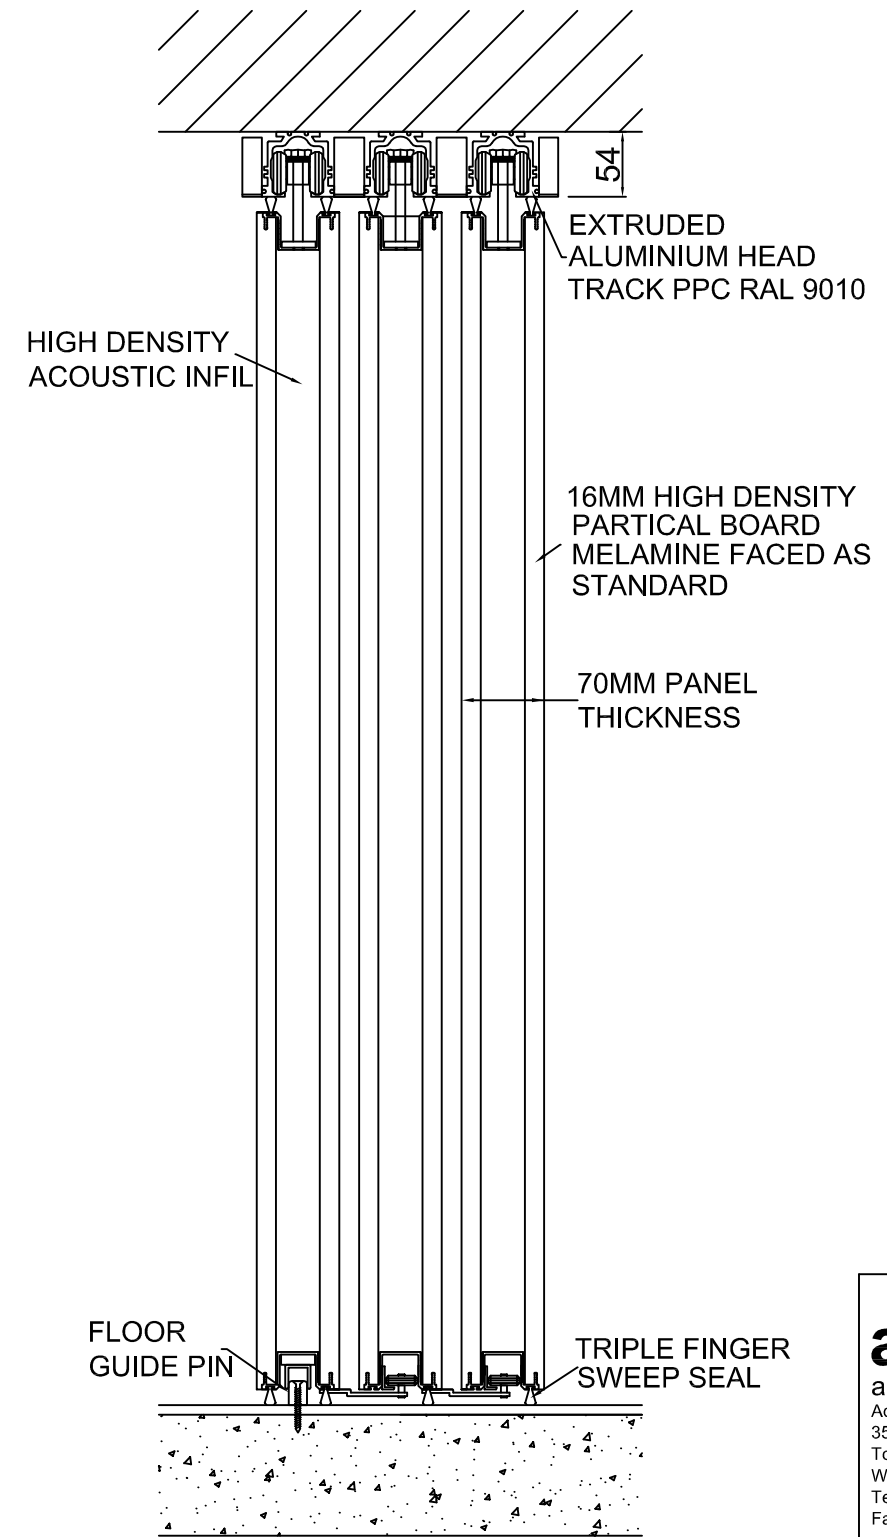

ELEVATION

PLAN

VERTICAL SECTION

accordial
 acoustic movable wall systems
 Accordial House
 35 Watford Metro Centre
 Tolpits Lane
 Watford, WD18 9XN.
 Tel: 01923 246600
 Fax: 01923 245654

SYSTEM		
ACCORDIAL WALLSLIDE		
TITLE		
MULTIPLE SLIDING PANELS SINGLE WING OPTION		
DATE	DRAWN BY	SCALE
14.11.2013	DAH	NOT TO SCALE
DRAWING NUMBER		REV
WSL.004		A