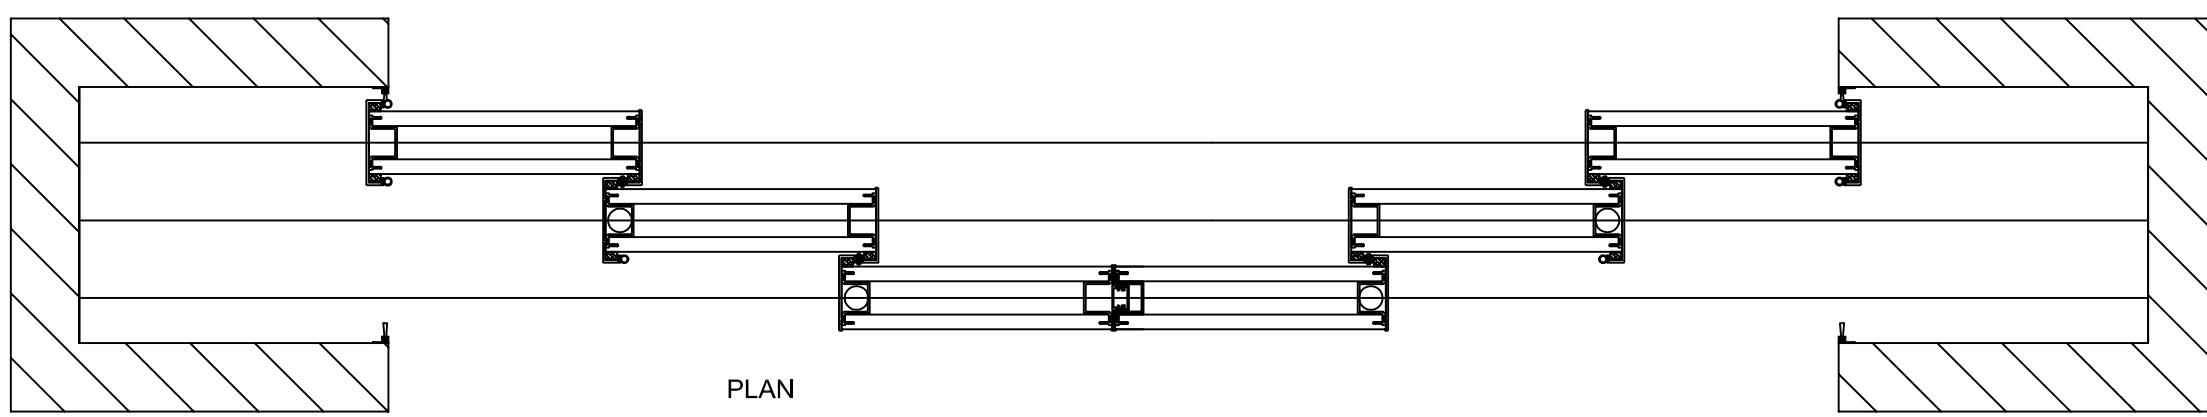

ELEVATION

VERTICAL SECTION

PLAN

**accordial**  
 acoustic movable wall systems  
 Accordial House  
 35 Watford Metro Centre  
 Tolpits Lane  
 Watford. WD18 9XN.  
 Tel: 01923 246600  
 Fax: 01923 245654

SYSTEM		
ACCORDIAL WALLSLIDE		
TITLE		
MULTIPLE SLIDING PANELS BI-PARTING OPTION		
DATE	DRAWN BY	SCALE
14.11.2013	DAH	NOT TO SCALE
DRAWING NUMBER		REV
WSL.007		A