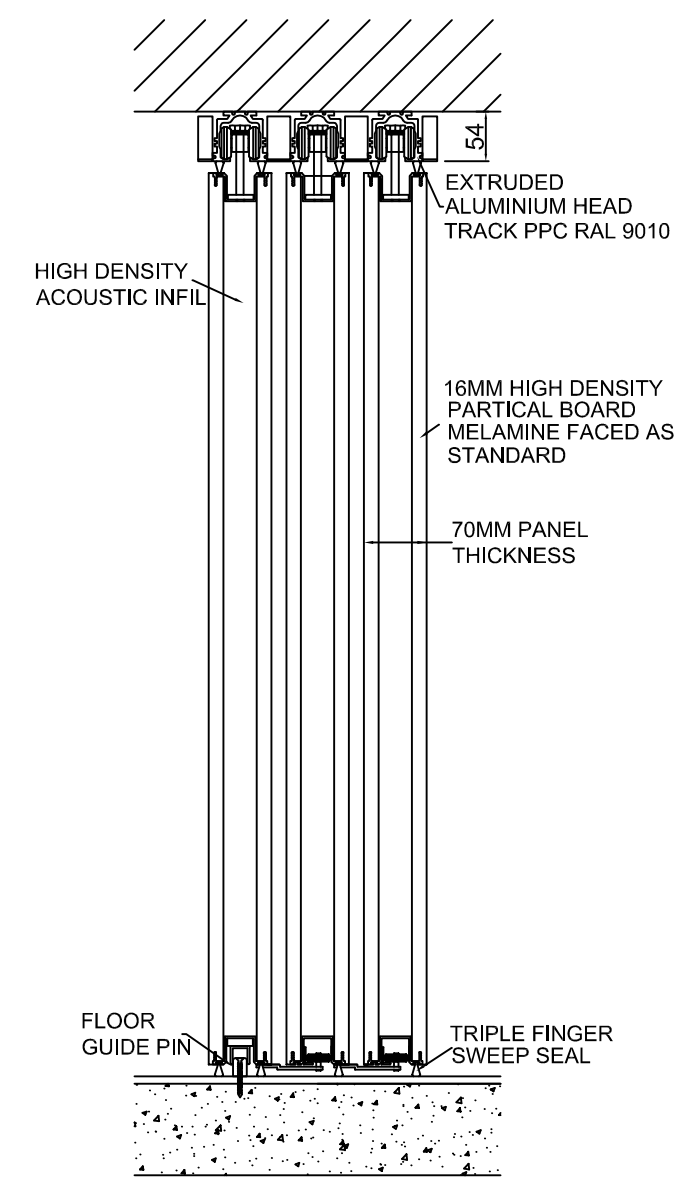

ELEVATION

VERTICAL SECTION

PLAN

**accordial**  
 acoustic movable wall systems  
 Accordial House  
 35 Watford Metro Centre  
 Tolpits Lane  
 Watford. WD18 9XN.  
 Tel: 01923 246600  
 Fax: 01923 245654

SYSTEM		
ACCORDIAL WALLSLIDE		
TITLE		
MULTIPLE SLIDING PANELS BI-PARTING OPTION		
DATE	DRAWN BY	SCALE
14.11.2013	DAH	NOT TO SCALE
DRAWING NUMBER		REV
WSL.007		A