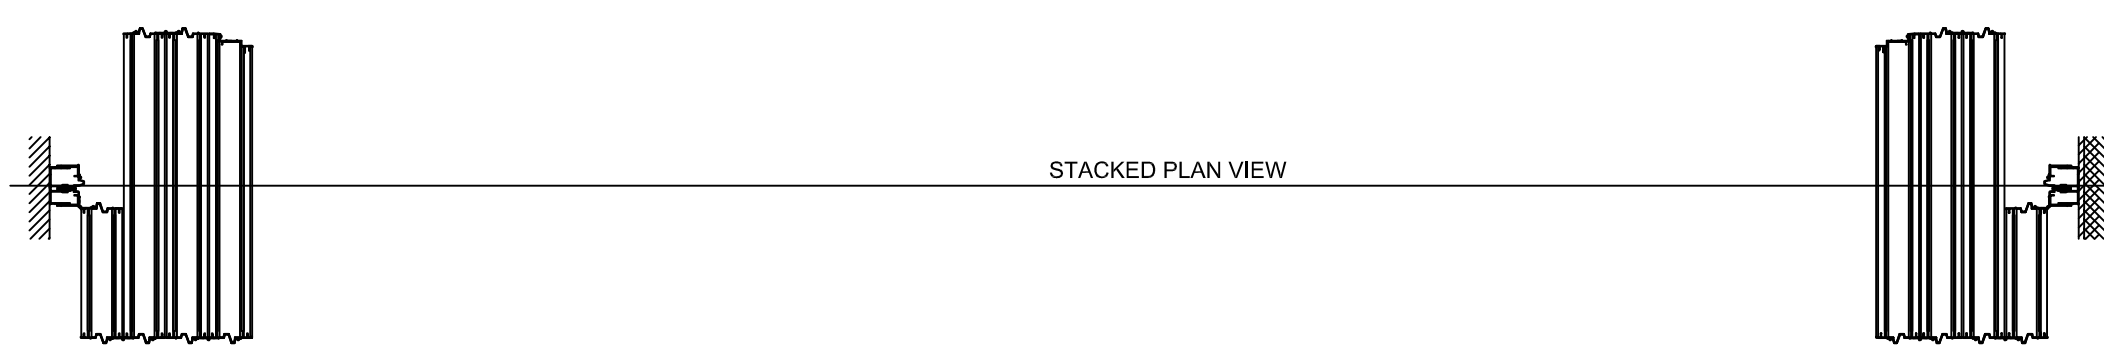

ESCUTCHEONS DEPENDENT ON PARTITION SPECIFICATION AND PANEL TYPE

ELEVATION

OPEN PLAN VIEW

R/H DOOR

SINGLE WING STACKING

STACKED PLAN VIEW

OPEN PLAN VIEW

R/H DOOR

BI-PARTING STACKING OPTION

STACKED PLAN VIEW

accordial
 acoustic movable wall systems
 Accordial House
 35 Watford Metro Centre
 Tolpits Lane
 Watford, WD18 9XN.
 Tel: 01923 246600
 Fax: 01923 245654

SYSTEM		
ACCORDIAL WALLSPAN		
TITLE		
TYPICAL CENTRE FOLDING SF100 LAYOUT		
DATE	DRAWN BY	SCALE
14.11.2013	DAH	NOT TO SCALE
DRAWING NUMBER		REV
WS.003		A